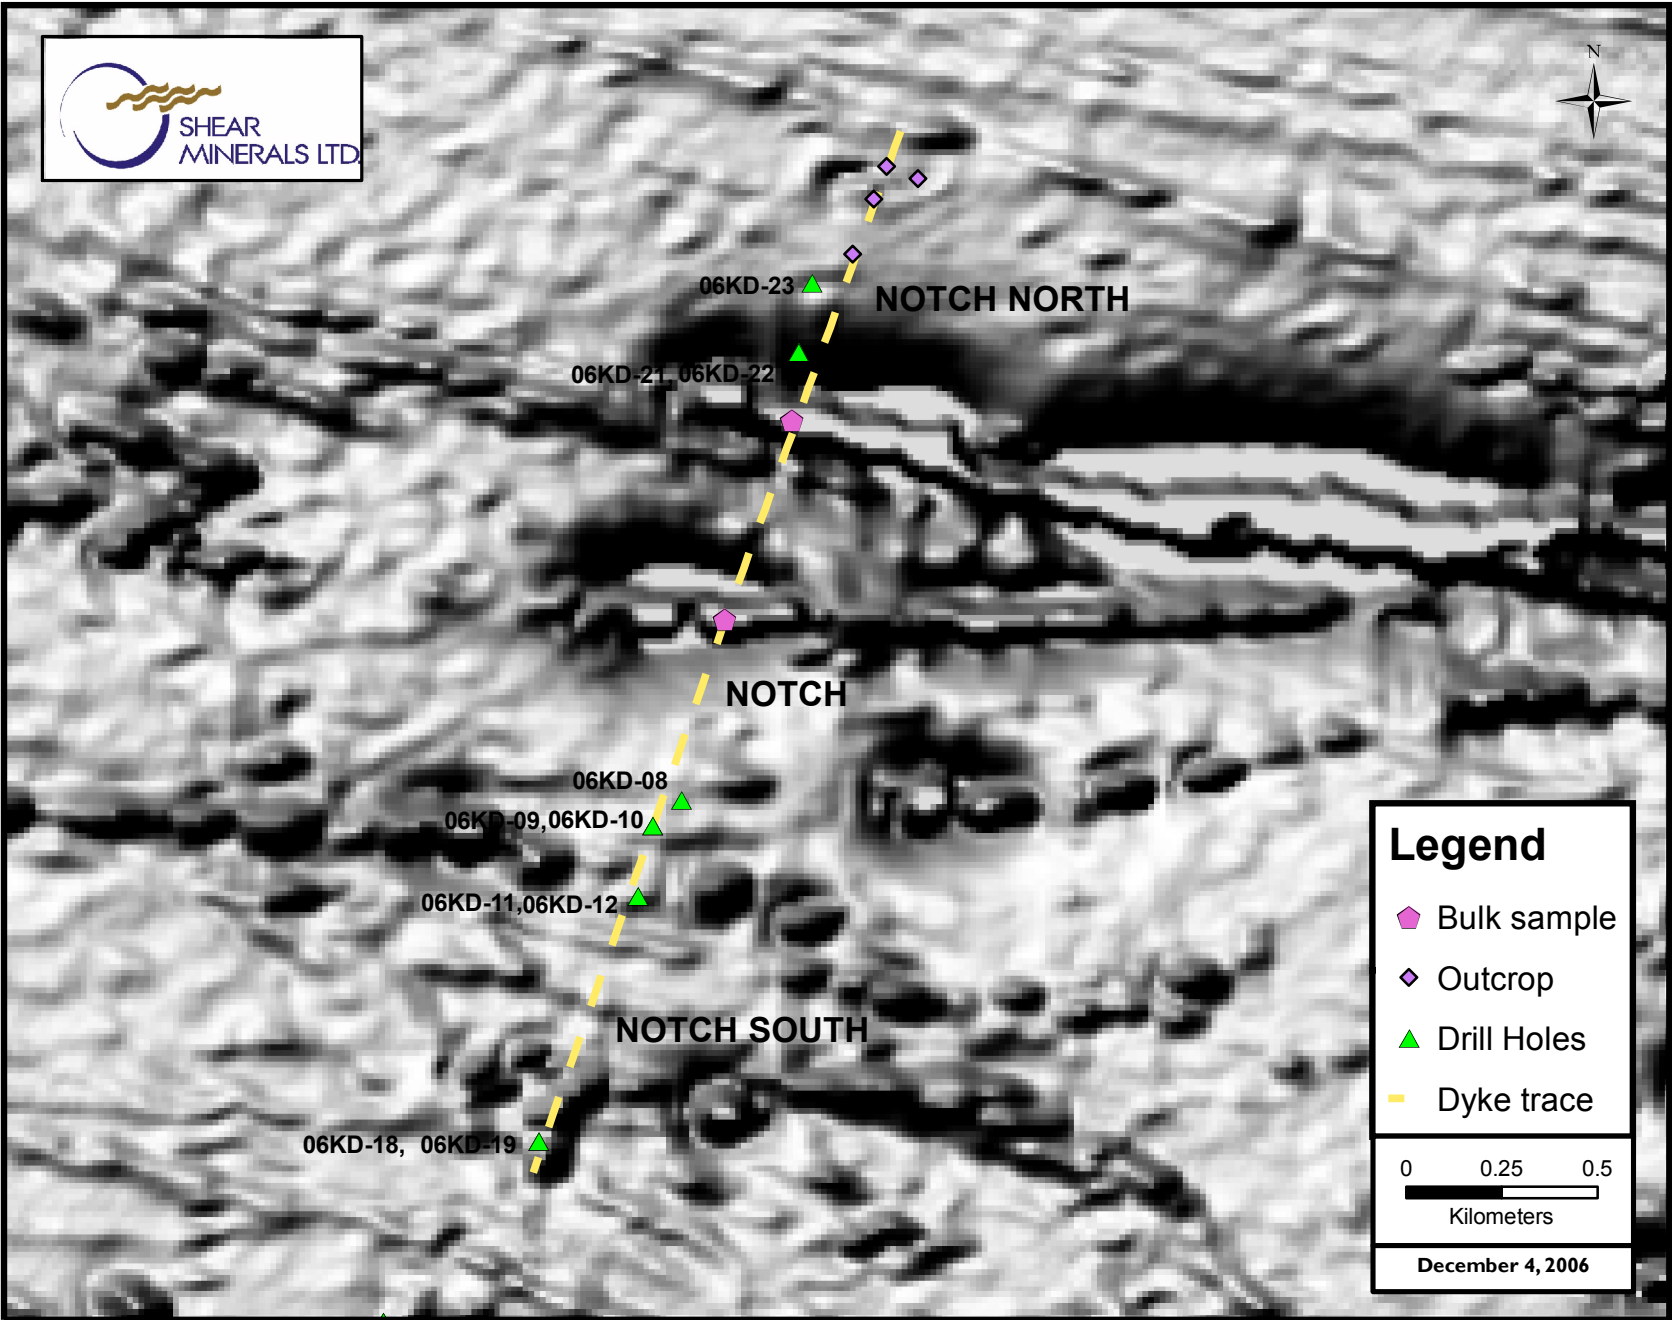

Notch Dyke, Churchill Diamond Property, Nunavut

Legend

- ◆ Bulk sample
- ◆ Outcrop
- ▲ Drill Holes
- - - Dyke trace

0 0.25 0.5
Kilometers

December 4, 2006